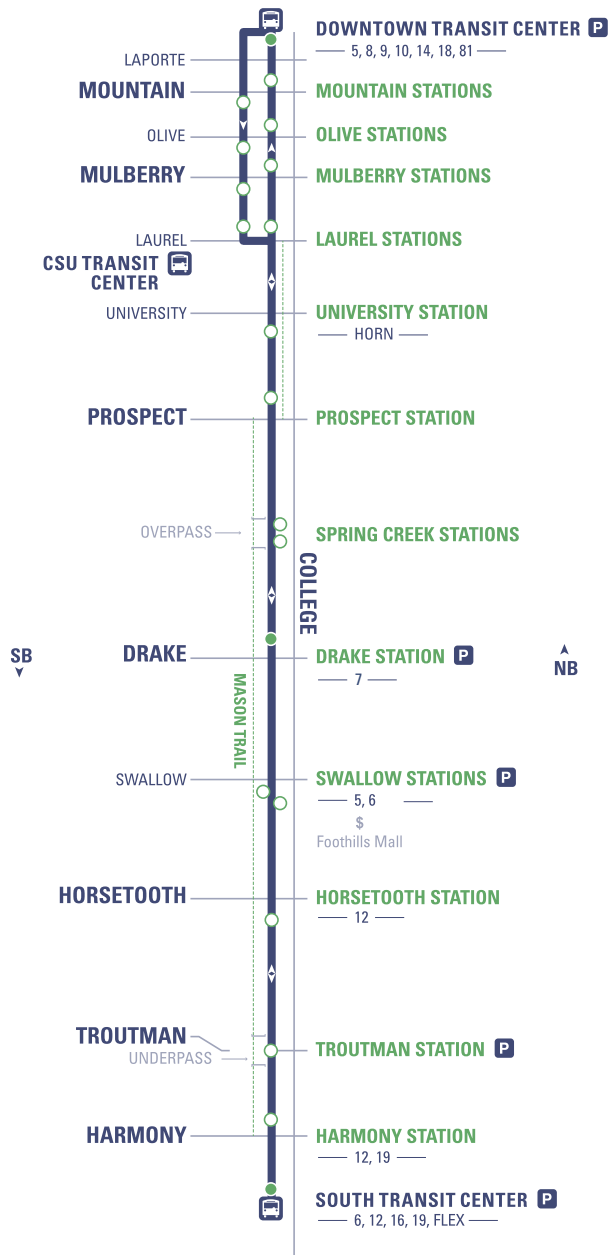

max NORTHBOUND		
BUS STOP NUMBER		
1492	1510	917
DEPART SOUTH TRANSIT CENTER (STC)	DRAKE STATION	ARRIVE DOWNTOWN TRANSIT CENTER (DTC)
<b>FROM 5:23 A TO 6:23 A</b>		
:08	:16	:32
:23	:31	:47
:38	:46	:02
:53	:01	:17
<b>FROM 6:33 A TO 6:53 P</b>		
:03	:11	:27
:13	:21	:37
:23	:31	:47
:33	:41	:57
:43	:51	:07
:53	:01	:17
<b>FROM 7:08 P TO 9:38 P</b>		
:08	:16	:32
:23	:31	:47
:38	:46	:02
:53	:01	:17
<b>FROM 9:53 P TO 11:23 P</b>		
:23	:31	:47
:53	:01	:17

max SOUTHBOUND		
BUS STOP NUMBER		
917	1510	1492
DEPART DOWNTOWN TRANSIT CENTER (DTC)	DRAKE STATION	ARRIVE SOUTH TRANSIT CENTER (STC)
<b>FROM 5:10 A TO 6:40 A</b>		
:10	:22	:36
:25	:39	:51
:40	:52	:06
:55	:07	:21
<b>FROM 6:50 A TO 6:50 P</b>		
:00	:12	:26
:10	:22	:36
:20	:32	:46
:30	:42	:56
:40	:52	:06
:50	:02	:16
<b>FROM 7:05 P TO 9:20 P</b>		
:05	:17	:31
:20	:32	:46
:35	:47	:01
:50	:02	:16
<b>FROM 9:50 P TO 11:50 P</b>		
:20	:32	:46
:50	:02	:16

From & To times indicate departures from the transit centers.

Runs Saturday All Year Long

max NORTHBOUND		
BUS STOP NUMBER		
1492	1510	917
DEPART SOUTH TRANSIT CENTER (STC)	DRAKE STATION	ARRIVE DOWNTOWN TRANSIT CENTER (DTC)
FROM 5:48 A TO 11:03 A		
:03	:11	:27
:18	:26	:42
:33	:41	:57
:48	:56	:12
FROM 11:13 A TO 8:53 P		
:03	:11	:27
:13	:21	:37
:23	:31	:47
:33	:41	:57
:43	:51	:07
:53	:01	:17
FROM 9:08 P TO 11:23 P		
:08	:16	:32
:23	:31	:47
:38	:46	:02
:53	:01	:17

From & To times indicate departures from the transit centers.